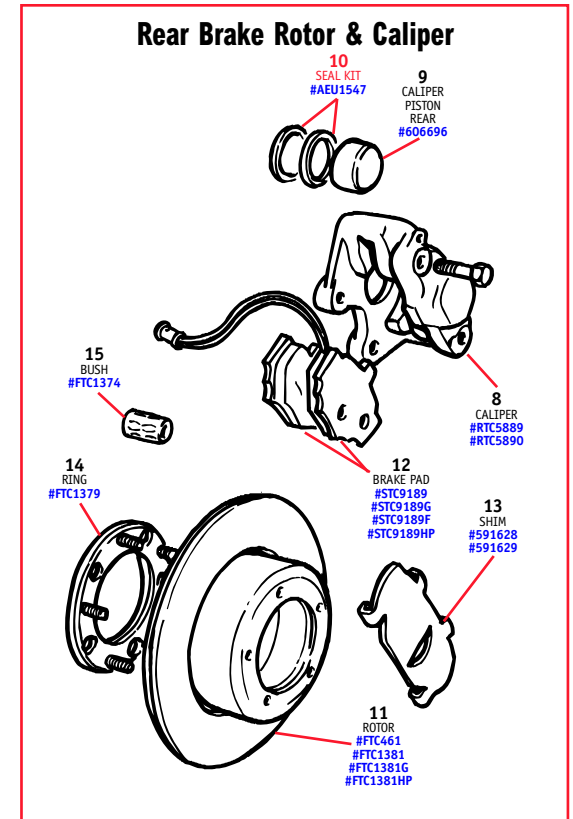

ILL No.	Part No.	Description	Qty. Rqd.
---------	----------	-------------	-----------

8	RTC5889	CALIPER, rear, RH Imperial thread; up to (v) RA approx	1
	RTC5890	CALIPER, rear, LH Imperial thread; up to (v) RA approx	1
9	606696	CALIPER PISTON REAR	4
10	AEU1547	SEAL KIT, caliper	2
11	FTC461	ROTOR, rear Up to (v) KA399972	2
	FTC1381	ROTOR, rear From (v) LA399973 on	2
	FTC1381G	ROTOR, rear, genuine From (v) LA399973 on	2
	FTC1381HP	ROTOR, rear, drilled and slotted From (v) LA399973 on	2
12	STC9189L	BRAKE PAD, rear, axle set	1
	STC9189G	BRAKE PAD, rear, axle set, genuine	1
	STC9189F	BRAKE PAD, rear, axle set, Ferodo	1
	STC9189HP	BRAKE PAD, rear, axle set, high performance	1
13	591628	SHIM, rear brake pad, LH outer or RH inner	2
	591629	SHIM, rear brake pad, RH outer or LH inner	2
14	FTC1379	RING, ABS sensor	2
15	FTC1374	BUSH, ABS sensor	2