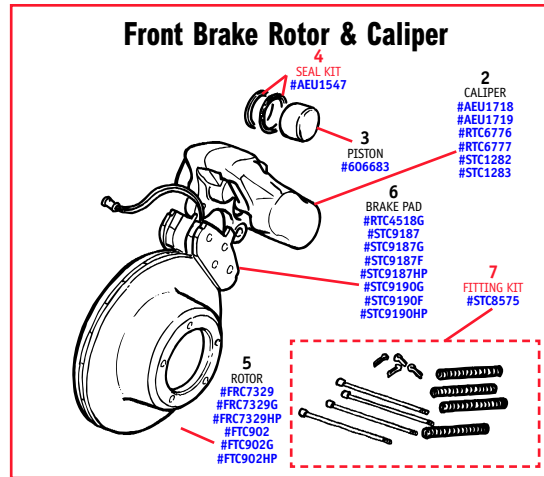

2	AEU1718	CALIPER, front, RH Up to (v) KA399972	1
	AEU1719	CALIPER, front, LH Up to (v) KA399972	1
	RTC6776	CALIPER, front, RH From (v) LA399973 to (a) 49L11363C and 57L05188B	1
	RTC6777	CALIPER, front, LH From (v) LA399973 to (a) 49L11363C and 57L05188B	1
	STC1282	CALIPER, front, RH From (a) 49L11364C and 57L05189B on	1
	STC1283	CALIPER, front, LH From (a) 49L11364C and 57L05189B on	1
3	606683	PISTON, front caliper Up to (v) KA399972	8
4	AEU1547	SEAL KIT, caliper	4
5	FRC7329	ROTOR, front, standard Up to (v) KA399972	2
	FRC7329G	ROTOR, front, standard, genuine Up to (v) KA399972	2
	FRC7329HP	ROTOR, front, drilled and slotted Up to (v) KA399972	2
	FTC902	ROTOR, front, standard From (v) LA399973 on	2
	FTC902G	ROTOR, front, standard, genuine From (v) LA399973 on	2
	FTC902HP	ROTOR, front, drilled and slotted From (v) LA399973 on	2
6	RTC4518G	BRAKE PAD, front, axle set, genuine Up to (v) KA399972	1
	STC9187	BRAKE PAD, front, axle set, standard Up to (v) KA399972	1
	STC9187G	BRAKE PAD, front, axle set, Genuine Up to (v) KA399972	1
	STC9187F	BRAKE PAD, front, axle set, Ferodo Up to (v) KA399972	1
	STC9187HP	BRAKE PAD, front, axle set, high performance Up to (v) KA399972	1
	STC8571	BRAKE PAD, front, axle set, standard From (v) LA399973 on	*NLA
	STC9190G	BRAKE PAD, front, axle set, genuine From (v) LA399973 on	1
	STC9190F	BRAKE PAD, front, axle set, Ferodo From (v) LA399973 on	1
	STC9190HP	BRAKE PAD, front, axle set, high performance From (v) LA399973 on	1
7	STC8575	FITTING KIT, brake pads From (v) LA399973 on	1

ILL No.	Part No.	Description	Qty. Rqd.