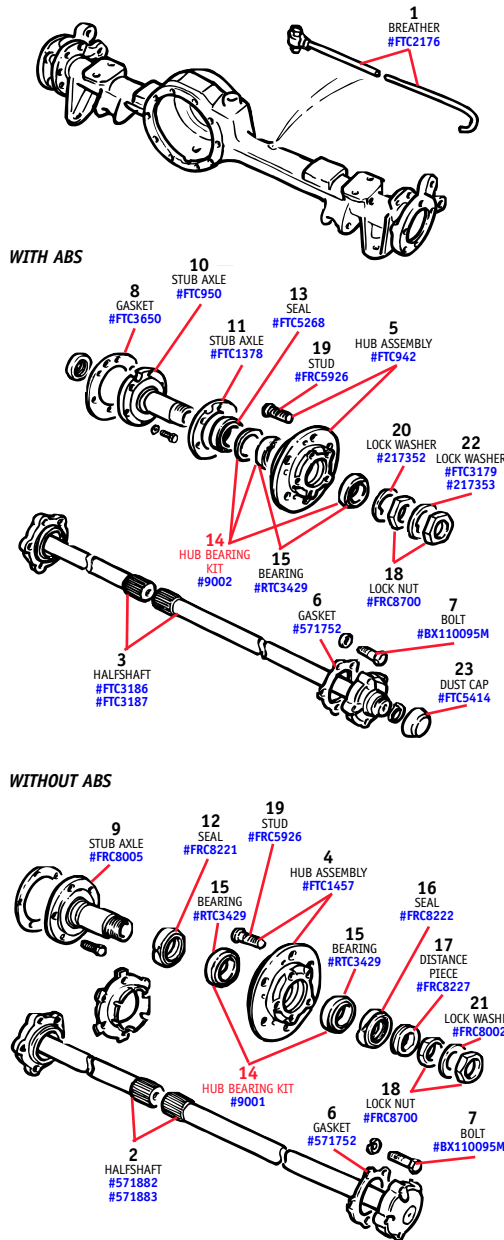

Rear Hub Assemblies & Fittings