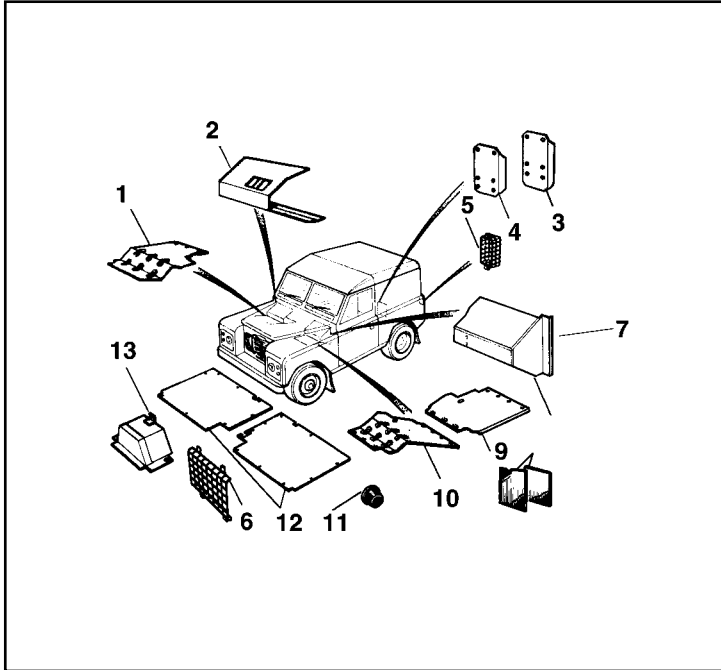

Body Sub-Panels & Chassis

BODY SUB-PANELS & ACCESSORIES

Ref #	Description	Qty	Part #
1	Mudshield, Late IIA & III, RH	1	3926
2	Footwell, RH Weld in	1	5521
3	Drop Plate, Extended	1	3698
4	Drop Plate, Standard	1	3697
5	Light Guard, Rear	2	7058
6	Light Guard, Front (headlight in fender)	2	2821
7	Footwell, LH, Weld in	1	5520
8	Mud Flap Set, Rear	1	2803
not shown	Mud Flap Set, Front	1	2806
9	Mudshield, Series II, LH	1	3924
10	Mudshield, Series IIA & Early III	1	3927
11	Free Wheeling Hubs, Front or Rear	1	2128
12	Floor Panel Set	1	3992
not shown	Steering Box Cover, LH	1	3985
13	Steering Box Cover, RH	1	3986
→	Light Guard Rear Pair	1	7058A

→	Frame Over Kit	Kit	1000
	1-Galvan. Frame, 1-88" Suspension Kit, 4-engine and transmission mounts, 1-brakeline kit, 1-steering relay		

Some items in this section may be available on a special order basis or phone-order only. Please call for pricing and availability.