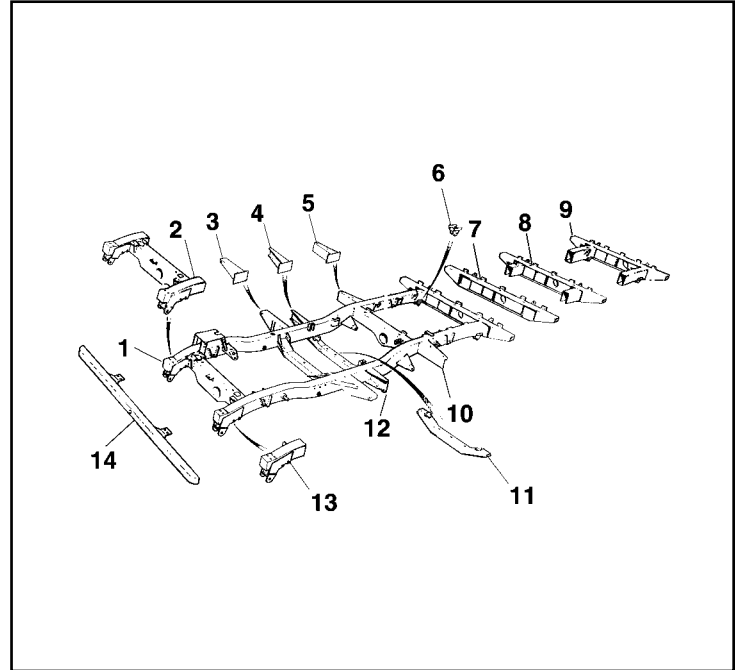

Body Sub-Panels & Chassis

BODY SUB-PANELS & ACCESSORIES

Ref #	Description	Qty	Part #
1	Mudshield, Late IIA & III, RH	1	3926
2	Footwell, RH Weld in	1	5521
3	Drop Plate, Extended	1	3698
4	Drop Plate, Standard	1	3697
5	Light Guard, Rear	2	7058
6	Light Guard, Front (headlight in fender)	2	2821
7	Footwell, LH, Weld in	1	5520
8	Mud Flap Set, Rear	1	2803
not shown	Mud Flap Set, Front	1	2806
9	Mudshield, Series II, LH	1	3924
10	Mudshield, Series IIA & Early III	1	3927
11	Free Wheeling Hubs, Front or Rear	1	2128
12	Floor Panel Set	1	3992
not shown	Steering Box Cover, LH	1	3985
13	Steering Box Cover, RH	1	3986
→	Light Guard Rear Pair	1	7058A

→	Frame Over Kit	Kit	1000
	1-Galvan. Frame, 1-88" Suspension Kit, 4-engine and transmission mounts, 1-brakeline kit, 1-steering relay		

Some items in this section may be available on a special order basis or phone-order only. Please call for pricing and availability.