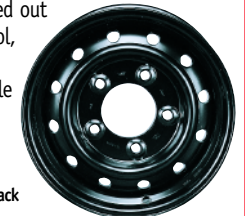

WHEEL ACCESSORIES

Wheel Center Caps

#ANR2391MUEG - Quicksilver
#ANR2391MNHG - Silver Sparkle

Dust Shields

#3045 (pair)

Lug Nuts for Alloy Wheels

#ANR2763MMM - w/ Stainless cap
#ANR2763MMA - Set of 20
#NRC7415 - Standard Cap
#NRC7415A - Set of 20

Lug Nuts for Steel Wheels

#6738
#6738A - Set of 20
#NTC7396G - Genuine

FREE Tire Mounting and Balancing!
When you purchase a set of 4 Wheels with a compatible set of 4 Tires—a $100 value! Ask for Details!