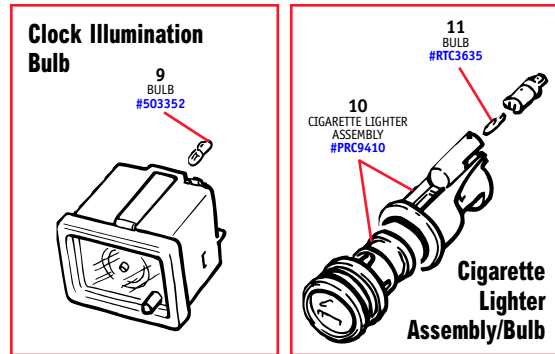

IIL No.	Part No.	Description	Qty. Rqd.

9	503352	BULB, clock	1
10	PRC9410	CIGAR LIGHTER ASSEMBLY Up to (v) RA647649	1
11	RTC3635	BULB, cigar lighter	1
12	PRC5712G	LOCK ASSY, steering, with ignition switch Non-interlock; up to (v) NA models	1
	NTC9440	LOCK ASSY, steering, with ignition switch With interlock; up to (v) NA models	1
	NTC9588G	LOCK ASSY, steering, with ignition switch (v) PA models up to RA647649	1
13	PRC3408	SWITCH ASSEMBLY, ignition Up to (v) MA610293	1
	STC932	SWITCH ASSEMBLY, ignition From (v) NA610294 to RA647649	1
	STC1436G	SWITCH ASSEMBLY, ignition From (v) SA647650 on	1

TECH TIP: ABS Warning Light - Troubleshooting

If your Classic has ABS brakes and your ABS warning light comes on and stays on, you may have a bad relay. The relays are located under the drivers seat behind the seat surround and under the left seat track. The center relay is usually the one that causes the false signal. The replacement valve relay is part # PRC9603 on page 50 under ABS Sensors.

IIL No.	Part No.	Description	Qty. Rqd.