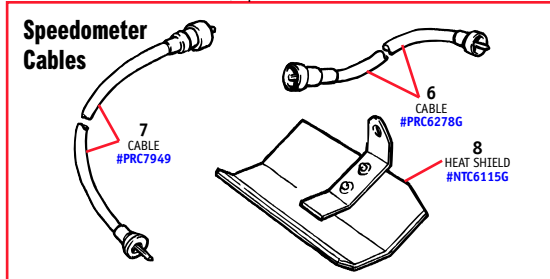

MONEY-SAVING KITS NOTED IN RED TYPE

1	PRC4348	SPEEDOMETER, MPH Up to (v) KA399972	1
	RTC6599G	SPEEDOMETER, MPH From (v) LA399973 to RA647649	1
	STC1312G	SPEEDOMETER, MPH From (v) SA647650 on	1
2	PRC43520E	ANGLE DRIVE, speedometer Up to (v) KA399972	1
3	ADU6262LG	BULB AND HOLDER, instruments Up to (v) JA351032	19
4	RTC6607G	BULB HOLDER, instruments, 1.12W, black body From (v) LA399973 on	A/R
	RTC6580G	BULB HOLDER, instruments, 2W, blue base From (v) LA399973 to RA647649	1
5	RTC6608G	BULB HOLDER, instruments, 1.12W, long From (v) LA399973 to RA647649	1
6	PRC6278	CABLE, speedometer, upper Up to (v) NA models	1
7	PRC7949	CABLE, speedometer, lower Up to (v) NA models	1
	PRC7949	CABLE, speedometer, lower From (v) LA399973 on	1
8	NTC6115G	HEAT SHIELD, speedometer cable	1