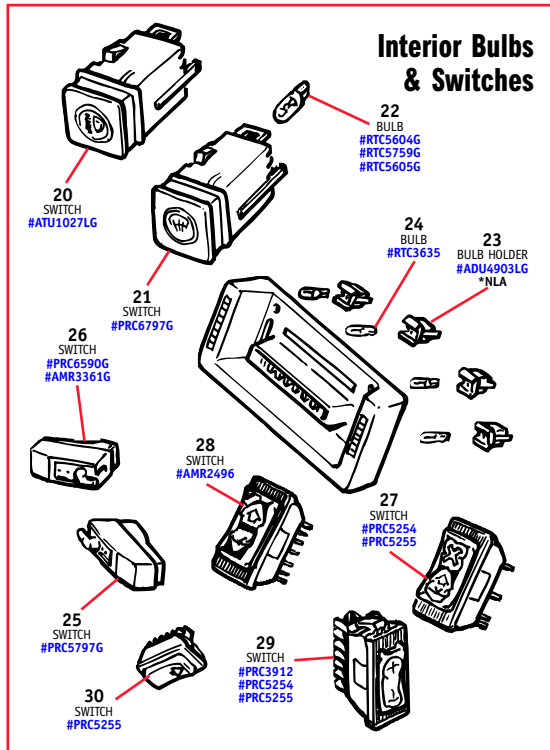

IIL No.	Part No.	Description	Qty. Rqd.
---------	----------	-------------	-----------

14	DRC2481G	SWITCH, door mirror adjusting, 6 pin connection Non-memory models	1
15	PRC5072	SWITCH, indicator, hazard, dip, horn	1
16	RTC3635	BULB, hazard warning light switch	1
17	PRC5073G	SWITCH, wash/wipe, front Up to (v) JA351032	1
	PRC8724	SWITCH, wash/wipe, front From (v) KA351033 on	1
18	PRC9956	SWITCH, wash/wipe, rear From (v) KA351033 to RA647649	1
19	PRC5425	SWITCH, head/side lamps	1

PRICES SUBJECT TO CHANGE.
Call for the Latest Pricing and Availability.

Ill. No.	Part No.	Description	Qty. Rqd.
20	ATU1027LG	SWITCH, auxiliary, lights <i>Up to (v) RA647649</i>	1
21	PRC6797G	SWITCH, auxiliary, heated front windshield <i>Up to (v) RA647649</i>	1
22	RTCS604G	BULB, green, auxiliary switch <i>Up to (v) RA647649</i>	A/
	RTCS759G	BULB, red, auxiliary switch <i>Up to (v) RA647649</i>	A/R
	RTCS605G	BULB, amber, auxiliary switch <i>Up to (v) RA647649</i>	A/R
23	ADU4903LG	BULB HOLDER, heater controls	*NLA
24	RTC3635	BULB, heater controls	4
25	PRCS797G	SWITCH, cruise control, set/accelerator <i>Up to (v) RA647649</i>	1
26	PRC6590G	SWITCH, cruise control, reset/cancel <i>Up to (v) RA647649</i>	1
	AMR3361G	SWITCH, cruise control, reset/cancel <i>From (v) SA647650 on</i>	1
27	PRCS254	SWITCH, RH window lift, console <i>Up to (v) NA models</i>	2
	PRCS255	SWITCH, LH window lift, console <i>Up to (v) NA models</i>	2
	PRCS255	SWITCH, window lift, console <i>From (v) PA models to RA647649</i>	4
28	AMR2496	SWITCH, window lift, console <i>From (v) SA647650 on</i>	4
29	PRC3912	SWITCH, window lift, rear door <i>Up to (v) LA464553</i>	2
	PRCS254	SWITCH, window lift, RH rear door <i>From (v) MA464554 on</i>	1
	PRCS255	SWITCH, window lift, LH rear door <i>From (v) MA464554 on</i>	1
30	PRCS255	SWITCH, sunroof, roof console	1