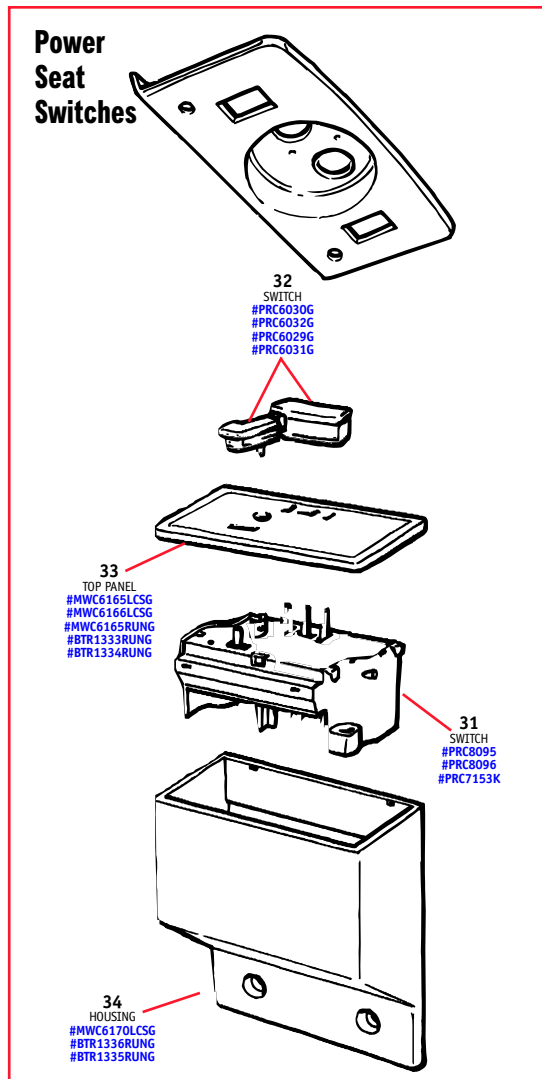

Ill. No.	Part No.	Description	Qty. Rqd.

31	PRC8095	SWITCH, seat, RH Non-memory seats only	1
	PRC8096	SWITCH, seat, LH Non-memory seats only	1
	PRC7153K	SWITCH, seat, LH Memory seats only	1
32	PRC6030G	SWITCH, seat squab, RH Non-memory seats only	1
	PRC6032G	SWITCH, seat cushion, RH Non-memory seats only	1
	PRC6029G	SWITCH, seat squab, LH Memory and non-memory seats	1
	PRC6031G	SWITCH, seat cushion, LH Memory and non-memory seats	1

*NLA = No Longer Available

Ill. No.	Part No.	Description	Qty. Rqd.

33	MWC6165LCSG	TOP PANEL, seat switch housing, LH, Grey <i>Up to (v) JA351032</i>	1
	MWC6166LCSG	TOP PANEL, seat switch housing, RH, Grey <i>Up to (v) JA351032</i>	1
	MWC6165RUNG	TOP PANEL, seat switch housing, LH, Bokhara <i>From (v) KA351033 to MA472326</i>	1
	BTR1333RUNG	TOP PANEL, seat switch housing, LH, Bokhara <i>From (v) MA472327 to RA647649</i>	1
	BTR1334RUNG	TOP PANEL, seat switch housing, RH, Bokhara <i>From (v) MA472327 to RA647649</i>	1
34	MWC6170LCSG	HOUSING, seat switch, RH, Grey <i>Up to (v) JA351032</i>	1
	BTR1336RUNG	HOUSING, seat switch, RH, Bokhara <i>From (v) MA472327 to RA647649</i>	1
	BTR1335RUNG	HOUSING, seat switch, LH, Bokhara <i>From (v) MA472327 to RA647649</i>	1