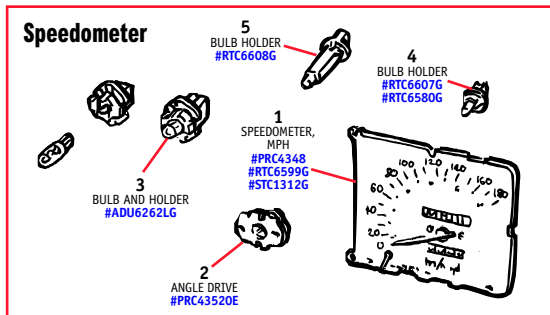

MONEY-SAVING KITS NOTED IN RED TYPE

1	PRC4348	SPEEDOMETER, MPH Up to (v) KA399972	1
	RTC6599G	SPEEDOMETER, MPH From (v) LA399973 to RA647649	1
	STC1312G	SPEEDOMETER, MPH From (v) SA647650 on	1
2	PRC43520E	ANGLE DRIVE, speedometer Up to (v) KA399972	1
3	ADU6262LG	BULB AND HOLDER, instruments Up to (v) JA351032	19
4	RTC6607G	BULB HOLDER, instruments, 1.12W, black body From (v) LA399973 on	A/R
	RTC6580G	BULB HOLDER, instruments, 2W, blue base From (v) LA399973 to RA647649	1
5	RTC6608G	BULB HOLDER, instruments, 1.12W, long From (v) LA399973 to RA647649	1
6	PRC6278	CABLE, speedometer, upper Up to (v) NA models	1
7	PRC7949	CABLE, speedometer, lower Up to (v) NA models	1
	PRC7949	CABLE, speedometer, lower From (v) LA399973 on	1
8	NTC6115G	HEAT SHIELD, speedometer cable	1