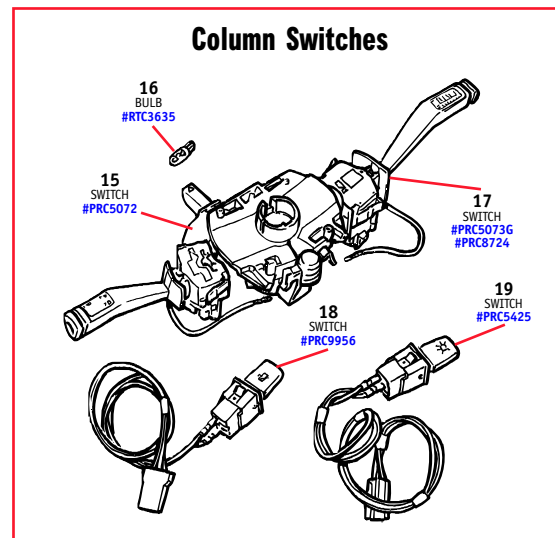

IIL No.	Part No.	Description	Qty. Rqd.
---------	----------	-------------	-----------

9	503352	BULB, clock	1
10	PRC9410	CIGAR LIGHTER ASSEMBLY Up to (v) RA647649	1
11	RTC3635	BULB, cigar lighter	1
12	PRC5712G	LOCK ASSY, steering, with ignition switch Non-interlock; up to (v) NA models	1
	NTC9440	LOCK ASSY, steering, with ignition switch With interlock; up to (v) NA models	1
	NTC9588G	LOCK ASSY, steering, with ignition switch (v) PA models up to RA647649	1
13	PRC3408	SWITCH ASSEMBLY, ignition Up to (v) MA610293	1
	STC932	SWITCH ASSEMBLY, ignition From (v) NA610294 to RA647649	1
	STC1436G	SWITCH ASSEMBLY, ignition From (v) SA647650 on	1

TECH TIP: ABS Warning Light - Troubleshooting

If your Classic has ABS brakes and your ABS warning light comes on and stays on, you may have a bad relay. The relays are located under the drivers seat behind the seat surround and under the left seat track. The center relay is usually the one that causes the false signal. The replacement valve relay is part # PRC9603 on page 50 under ABS Sensors.

IIL No.	Part No.	Description	Qty. Rqd.
---------	----------	-------------	-----------

14	DRC2481G	SWITCH, door mirror adjusting, 6 pin connection Non-memory models	1
15	PRC5072	SWITCH, indicator, hazard, dip, horn	1
16	RTC3635	BULB, hazard warning light switch	1
17	PRC5073G	SWITCH, wash/wipe, front Up to (v) JA351032	1
	PRC8724	SWITCH, wash/wipe, front From (v) KA351033 on	1
18	PRC9956	SWITCH, wash/wipe, rear From (v) KA351033 to RA647649	1
19	PRC5425	SWITCH, head/side lamps	1