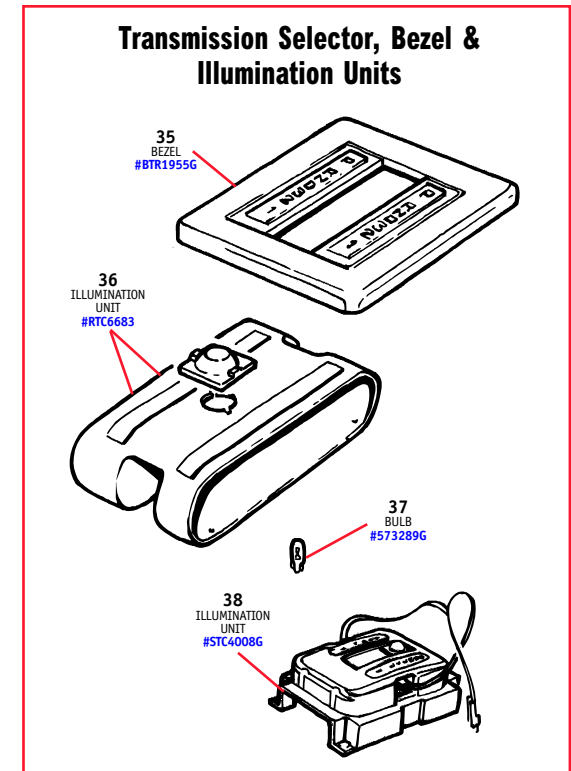

35	BTR1955G	BEZEL, automatic transmission selector <i>From (v) NA610294 to RA647649</i>	1
36	RTC6683	ILLUMINATION UNIT, auto transmission selector <i>From (v) NA610294 to RA647649</i>	1
37	573289	BULB, automatic transmission selector display <i>Up to (v) RA647649</i>	1
38	STC4008G	ILLUMINATION UNIT, auto transmission selector <i>From (v) SA647650 on</i>	1

Instruments & Switches

TO ORDER, CALL 1-800-533-2210