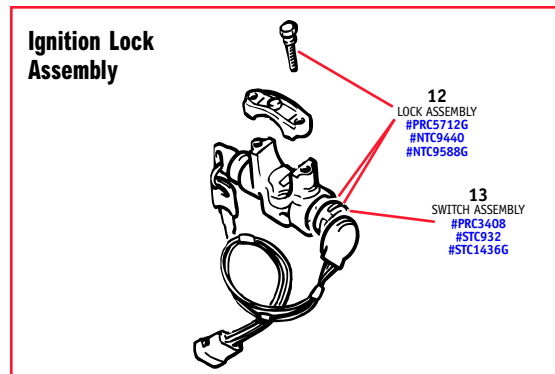

IIL No.	Part No.	Description	Qty. Rqd.

9	503352	BULB, clock	1
10	PRC9410	CIGAR LIGHTER ASSEMBLY Up to (v) RA647649	1
11	RTC3635	BULB, cigar lighter	1
12	PRC5712G	LOCK ASSY, steering, with ignition switch Non-interlock; up to (v) NA models	1
	NTC9440	LOCK ASSY, steering, with ignition switch With interlock; up to (v) NA models	1
	NTC9588G	LOCK ASSY, steering, with ignition switch (v) PA models up to RA647649	1
13	PRC3408	SWITCH ASSEMBLY, ignition Up to (v) MA610293	1
	STC932	SWITCH ASSEMBLY, ignition From (v) NA610294 to RA647649	1
	STC1436G	SWITCH ASSEMBLY, ignition From (v) SA647650 on	1

TECH TIP: ABS Warning Light - Troubleshooting

If your Classic has ABS brakes and your ABS warning light comes on and stays on, you may have a bad relay. The relays are located under the drivers seat behind the seat surround and under the left seat track. The center relay is usually the one that causes the false signal. The replacement valve relay is part # PRC9603 on page 50 under ABS Sensors.

IIL No.	Part No.	Description	Qty. Rqd.