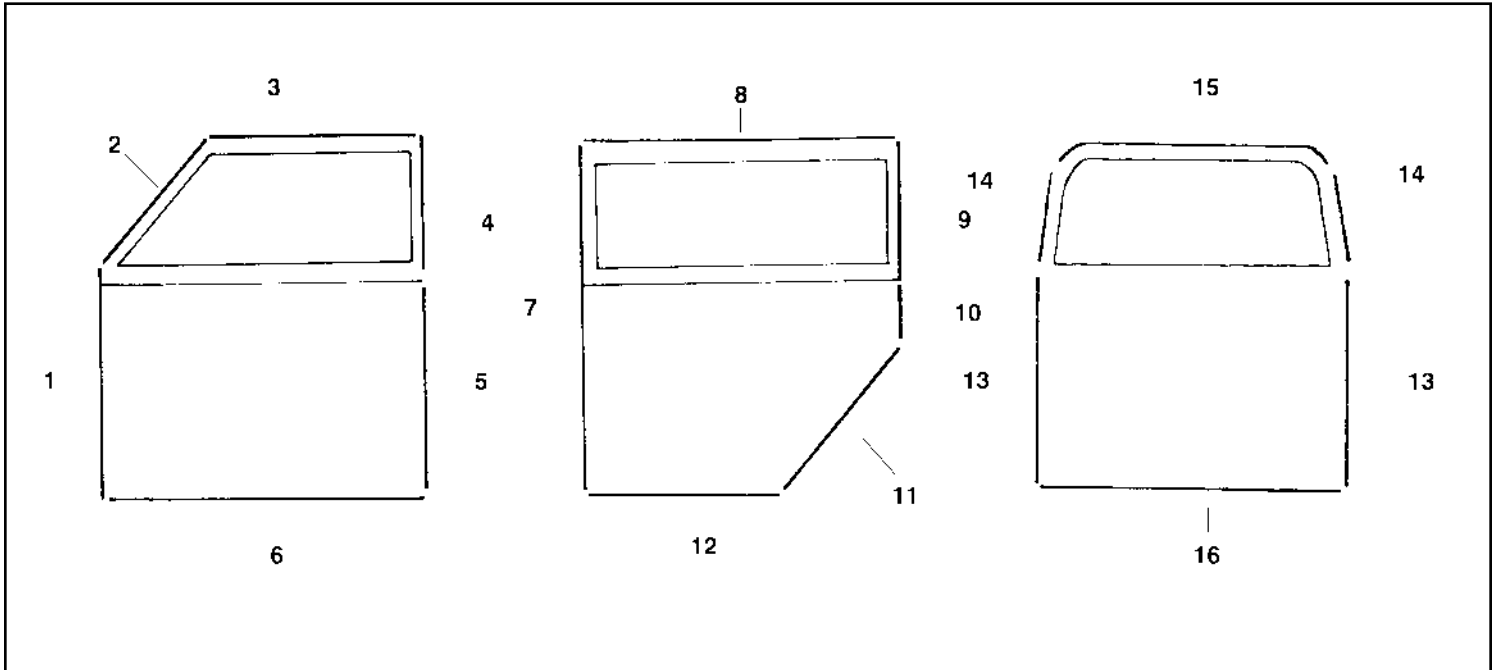

## WEATHERSTRIPPING

Ref #	Description	Qty	Part #	Ref #	Description	Qty	Part #	Rivets Req.	
Atlantic British has researched various modern materials available and is offering a NEW Weatherstripping product as an excellent and costeffective alternative to the original multiple- piece riveted approach which we also continue to offer.									
WEATHERSTRIPPING - NEW STYLE									
	10' length, front door (does not do bottom)	1 per door	6690						
	11' length, Side Door - 109 SW (does not do bottom)	1 per door	6687						
	11' Length, Rear Door	1	6687						
	Adhesive (good for 3 pieces)	1	6663						
→	<b>WEATHERSTRIP KIT 88"</b>	<b>KIT</b>	<b>6664</b>						
	Includes: 2 - #6690, 1 - #6687, 1 - #6663								
→	<b>WEATHERSTRIP KIT, 109 5 DOOR</b>	<b>KIT</b>	<b>6665</b>						
	Includes: 2 - #6690, 3 - #6687, 2 - #6663								
WEATHERSTRIPPING, ORIGINAL STYLE									
FRONT DOOR									
Ref #	Description	Qty	Part #	Ref #	Description	Qty	Part #	Rivets Req.	
		per door							
1	Weatherstrip, Front LH	1	3901	7	Weatherstrip, Side Front Edge	1	3906	11	
1	Weatherstrip, Front RH	1	3900	8	Weatherstrip, Side, Top	1	3904	6	
2	Weatherstrip, Front Upper	1	6301	9	Weatherstrip, Side, Side Top	1	3904	4	
3	Weatherstrip, Front, Top Upper	1	6303	10	Weatherstrip, Side, Latch Left	1	3908	5	
4	Weatherstrip, Front, Rear Upper	1	3904	10	Weatherstrip, Side, Latch Right	1	3907	5	
5	Weatherstrip, Front, Rear Lower LH	1	6302	11	Weatherstrip, Side, Side Bottom	1	3904	4	
5	Weatherstrip, Front, Rear Lower RH	1	6307	12	Weatherstrip, Side, Bottom	1	6304	4	
6	Weatherstrip, Front, Bottom	1	6304	not shown	Rubber Seal - Sliding Glass	1	3915		
not shown	Weatherstrip, Between Door Top & Bottom	1	6347	1	Aluminum Strip, Holds 3915	1	3750		
not shown	Rubber Seal, Sliding Windows	1	3915						
not shown	Aluminum Strip, Holds 3915	1	3750						
				SIDE DOOR - 109					
				REAR DOOR/TAILGATE					
				13	Weatherstrip, Rear, Side Lower	2	3904	11	
				14	Weatherstrip, Rear, Side Upper	2	3904	11	
				15	Weatherstrip, Rear, Top	1	3905	11	
				16	Weatherstrip, Rear, Bottom	1	3903	8	
				not shown	Weatherstrip, Tailgate, Bottom	1	3970	8	
				not shown	Weatherstrip, Top of Windshield	1	3909	N/A	
				not shown	Weatherstrip, Bottom of Windshield	1	3910	N/A	
				not shown	Dash Vent Seal (sold as pair)	1	3902	N/A	
				not shown	Adhesive, Tube	1	6663	N/A	
				→	<b>DASH VENT SEAL KIT</b>	<b>KIT</b>	<b>3896</b>		
				OTHER WEATHERSTRIPPING					
				Weatherstrip, Top LH Window Panel & Roof					
				1	3912	N/A			
				Weatherstrip, Top RH Window Panel & Roof					
				1	3911	N/A			
				Weatherstrip, Bottom Window Panel & Box					
				2	3913	N/A			
				Weatherstrip, 109 Center Door Post & Roof					
				2	3914	N/A			