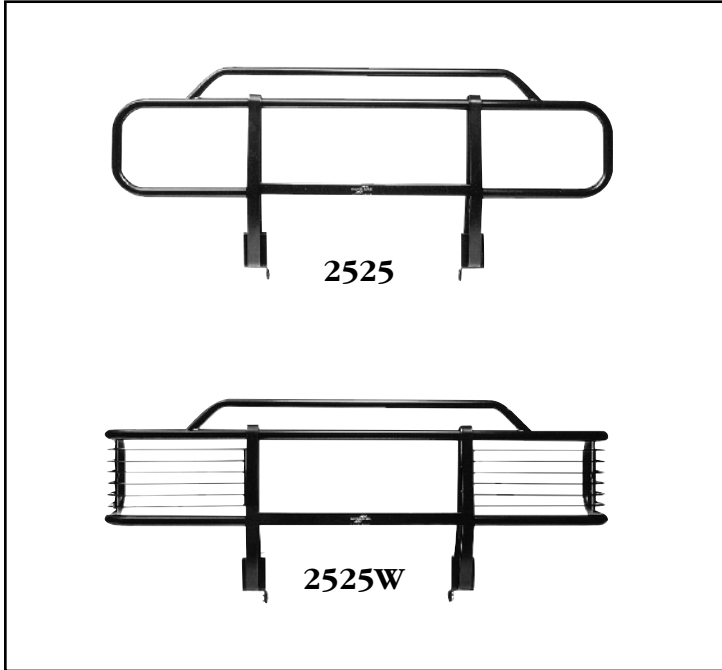

Bars/Bumpers/Mirrors/Racks

BRUSH BARS

Description	Qty	Part #
BRUSH BARS		
Defender/Series Land Rover Straight Brush Bar	1	2525
Defender/Series Land Rover Wrap-Around Brush Bar	1	2525W
BARS & BUMPERS		
Safari Bush Bar, Late IIA & III	1	2525
Safari Bush Bar, Wrap Around	1	2525W
→ TOW RING KIT	KIT	2804
Bumper, Standard	1	6426
Bumper, Heavy Duty	1	*NLA 2849
Jerry Can with Galvanized Bracket	as needed	*NLA 2868
Bumper Override	2	*NLA 2815
Lamp Guard, Headlight in Fender	2	2821
Lamp Guard, Park & Turn, Rear, Pair	1	7058

*NLA = No longer available.

MIRRORS, MUFFS, TIRE COVERS & ROOF RACKS

Description	Qty	Part #
MIRRORS		
Wing Mirror, Boomerang Type	2	3012
Mirror Assembly, 90/110	2	2901
Mirror Kit, 90/110	1	2906
Mirror, Round Black Wing, Stationary	2	5940
Mirrors, Pair 5940	1	5939
Mirror Head, Rectangular	2	2871
Mirror Head, Round	2	5929
Mounting Bracket for 2906, RH	1	*NLA 2903
Mounting Bracket for 2906, LH	1	2904
Mirror Arm for 2902 Mirror	1	*NLA 2905
Mirror Arm for 5940	1	3053
Mirror, Interior	1	8194
MUFFS & TIRE COVERS		
Grill Muff, IIA early	1	*NLA 3645
Grill Muff, IIA & III (Headlight in Fender)	1	*NLA 3646
Spare Tire Cover, 16 x 750	1	3632
Spare Tire Cover, 15 x 950	1	3835
Grill Chaff Guard, IIA & III, Headlight in Fender	1	6381
ROOF RACKS		
Roof Rack, w/Ladder, full length, 88"	1	*NLA 2834
Roof Rack, w/Ladder, full length, 109"	1	*NLA 2869
Roof Rack, Ladder only	1	*NLA 2834B
Tower Rack w.66" Bar (requires 9159)	1	9150
High Rise Kit for Tower Rack	1	9159
Tower Locks (4)	1	9151
Tower Locks, (6)	1	9152
Security Cable (1)	1	9162
Basket Case (1)	2	9154
Basket Stretch Net (1)	2	9155
Tie Downs, Heavy Duty, (2)	1	9156
Button Down, (6), Ski Rack	1	9160
Crossbar Pad (2)	as needed	9177
Gunwale Brackets (4)	1	9179
Kayack Stacker (4)	1	9180A
Multi Mounts, Paddles, Mast (2)	1	9178

*NLA = No longer available.