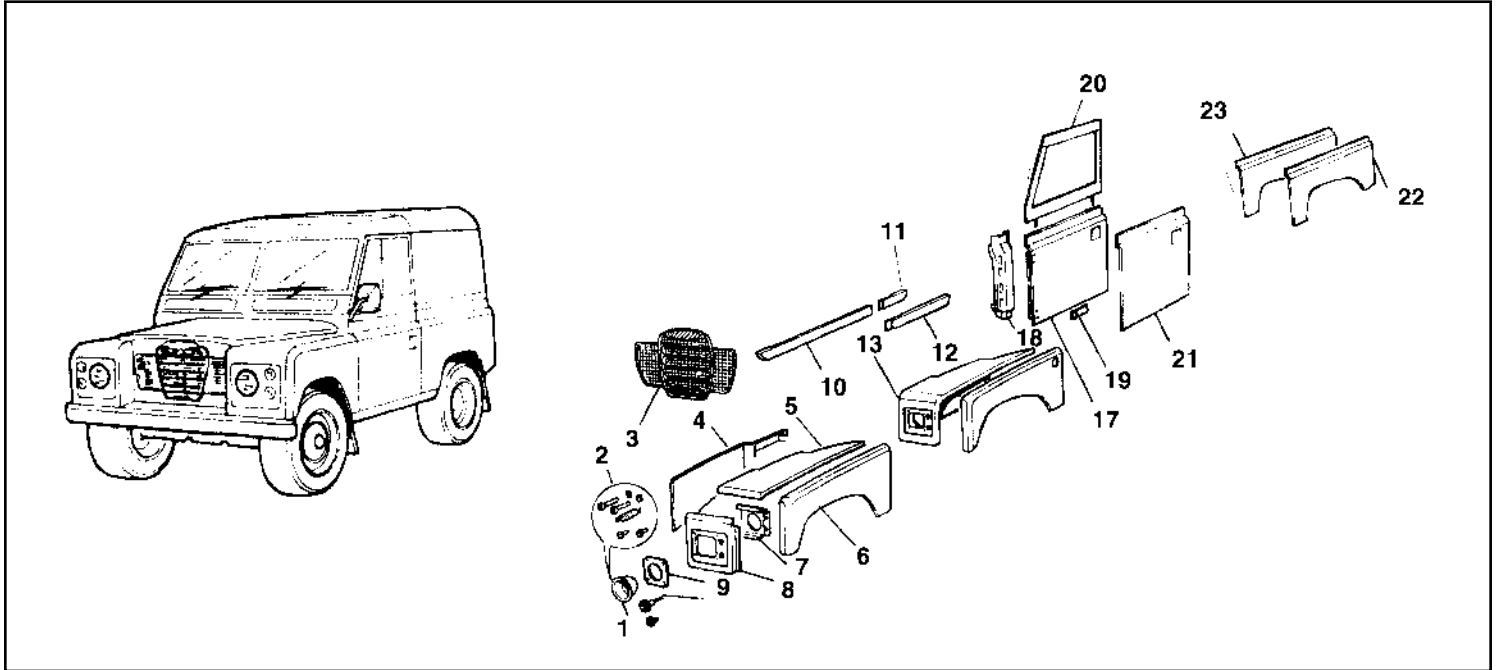

Body Panels

BODY PANELS

Ref #	Description	Qty	Part #
1	Headlamp Bowl, Plastic	2	4000
2	Fixing Kit	2	*NLA 3511
3	Grill, Plastic, Series III	1	6378
4	Wing, Inner, LH	1	*NLA 3651
not shown	Wing, Inner RH	1	*NLA 3525
5	Wing, Top LH, II & IIA	1	3655
not shown	Wing, Top RH, II & IIA	1	*NLA 3515
6	Wing, Outer LH	1	3794
not shown	Wing, Outer RH, with Air Duct	1	3517
not shown	Wing, Outer RH, no Air Duct	1	3793
7	Headlight Support Panel, LH	1	3923
not shown	Headlight Support Panel, RH	1	3922
8	Front Panel w/Headlight, LH	1	3796
not shown	Front Panel w/Headlight, RH	1	*NLA 3795
9	Bezel, Headlight	2	3797
not shown	Front Panel, no Headlights, RH	1	*NLA 3920
not shown	Front Panel, no Headlights, LH	1	*NLA 3921
10	Sill, Front LH, 3"	1	3931
not shown	Sill, Front RH, 3"	1	3930
not shown	Sill, Front LH, 5"	1	*NLA 3929
not shown	Sill, Front RH, 5"	1	*NLA 3928
11	Sill, Rear LH, 3" (88)	1	3935
not shown	Sill, Rear RH, 3" (88)	1	3934
not shown	Sill, Rear RH, 5" (88)	1	3932
not shown	Sill, Rear LH, 5" (88)	1	*NLA 3933
12	Sill, Rear LH, 3" (109)	1	3939
not shown	Sill, Rear RH, 3" (109)	1	3938
not shown	Sill, Rear LH, 5" (109)	1	*NLA 3937
not shown	Sill, Rear RH, 5" (109)	1	*NLA 3936
not shown	Securing Bracket, Sill Panel	as needed	147
13	Wing Assembly, Top, Front & Inner, IIA & III, LH	1	3972
not shown	Wing Assembly, Top, Front & Inner, IIA & III, RH	1	3971

*NLA = No longer available.

Ref #	Description	Qty	Part #
not shown	Wing Assembly, Top, Front & Inner, II & IIA, RH	1	*NLA 3973
not shown	Wing Assembly, Top, Front & Inner, II & IIA, LH	1	*NLA 3974
17	Door Assembly, Lower LH	1	3943
not shown	Door Assembly, Lower RH	1	3942
18	Door Post, Weld in, LH	1	3003
not shown	Door Post, Weld in, RH	1	3506
19	Hinge Assembly, Series II, LH	2	4007
not shown	Hinge Assembly, Series III, RH	2	4006
not shown	Captive Nut, Hinge	8	4009
not shown	Screw, Hinge to Post	8	4010
not shown	Screw, Hinge to Door	8	4013
not shown	Hinge Assembly, Lower, Rear Door	1	4014
not shown	Hinge Assembly, Upper, Rear Door	1	8197
not shown	Gasket, Door Post to Hinge	4	4008
20	Door Top, Unglazed, LH	1	3899
not shown	Door Top, with Glass, LH	1	7167
not shown	Door Top, Unglazed, RH	1	3528
not shown	Door Top, with Glass, RH	1	7166
21	Door Skin, LH	1	3738
not shown	Door Skin, RH	1	3524
22	Rear Quarter Panel, LH, 88"	1	3950
not shown	Rear Quarter Panel, RH, 88"	1	3949
23	Rear Quarter Panel, LH, 109	1	*NLA 436
not shown	Rear Quarter Panel, RH, 109	1	*NLA 438
24	Rear Panel, LH	1	3948
not shown	Rear Panel, RH	1	3947
25	Corner, LH	1	3946
not shown	Corner, RH	1	3945
26	Door Lock Assembly, LH w/key	1	6577
not shown	109 Side Rear door-RH	1	3670
not shown	109 Side Rear door-LH	1	3671

*NLA = No longer available.