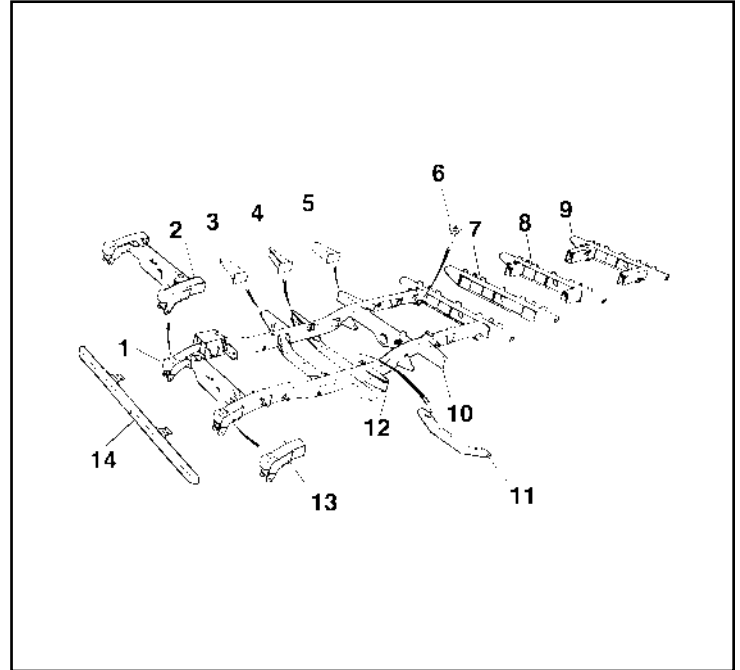

Body Sub-Panels & Chassis

BODY SUB-PANELS & ACCESSORIES

Ref #	Description	Qty	Part #
1	Mudshield, Late IIA & III, RH	1	3926
2	Footwell, RH Weld in	1	5521
3	Drop Plate, Extended	1	3698
4	Drop Plate, Standard	1	3697
5	Light Guard, Rear	2	7058
6	Light Guard, Front (headlight in fender)	2	2821
7	Footwell, LH, Weld in	1	5520
8	Mud Flap Set, Rear	1	2803
not shown	Mud Flap Set, Front	1	2806
9	Mudshield, Series II, LH	1	3924
10	Mudshield, Series IIA & Early III	1	3927
11	Free Wheeling Hubs, Front or Rear	1	2128
12	Floor Panel Set	1	3992
not shown	Steering Box Cover, LH	1	3985
13	Steering Box Cover, RH	1	3986
→	Light Guard Rear Pair	1	7058A

→	Frame Over Kit	Kit	1000
	1-Galvan. Frame, 1-88" Suspension Kit, 4-engine and transmission mounts, 1-brakeline kit, 1-steering relay		

Some items in this section may be available on a special order basis or phone-order only. Please call for pricing and availability.

CHASSIS & STRUCTURALS

Ref #	Description	Qty	Part #
1	Chassis, 88", Galvanized, 4 cyl.	1	1
not shown	Chassis, 109", 4 cyl., 2-door – Galvanized	1	*NLA 7427
not shown	Chassis, 109", 4 cyl., 5-door – Galvanized	1	*NLA 7425
not shown	Chassis, 109", 6 cyl., 5-door – Galvanized	1	*NLA 7426
2	Chassis, Front Quarter	1	3578
3	Outrigger, Bulkhead	2	8198
not shown	Outrigger, Bulkhead, Series I, "S"	2	*NLA 3568
4	Outrigger, Fuel Tank Front, 88" RH	1	4004
5	Outrigger, Fuel Tank, Rear, 88" RH	1	3966
6	Spring Hanger, Rear, 88	2	4003
7	Crossmember, Rear, n/Ext	1	7198
8	Crossmember w/Extensions, Galv	1	7199
8	Crossmember w/Extensions	1	7200
9	Chassis, Rear Quarter	1	7202
10	Outrigger, Rear LH, 88"	1	3967
11	Crossmember Transmission	1	3968
12	Outrigger - Front LH Fuel Tank	1	4005
13	Chassis Leg, LH	1	3844
not shown	Chassis Leg, RH	1	3576
14	Bumper, Front, Standard	1	6426
not shown	Bumper Overrider	2	*NLA 2815
not shown	Sill Channel, Firewall to Box, RH	1	3940
not shown	Sill Channel, Firewall to Box, LH	1	3941
not shown	Grab Handles, Rear	2	2838
not shown	Grab Handles, County Type, Rear LWB (LONG WHEEL BASE)	2	*NLA 3665
not shown	Chassis, 109, 5 door, 4 cyl. (SO)	1	*NLA 7425
not shown	Chassis, 109, 5 door, 6 cyl. (SO)	1	*NLA 7426
not shown	Chassis, 109, 2 door, 4 cyl. (SO)	1	*NLA 7427
not shown	Gear Box Crossmember, 109, (Special Order)	1	3661
not shown	Outrigger, Rear Spring, Front	2	4001
not shown	Spring Hanger, Rear 109	2	4002
not shown	Outrigger, Fuel Tank, Rear RH	1	3564
not shown	Outrigger, Fuel Tank, Rear LH	1	3521
not shown	Outrigger - Front RH 109	1	3574

*NLA = No longer available.