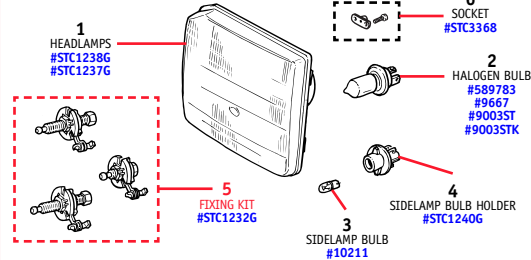

TIL. No.	Part No.	Description	Qty. Rqd.

LIGHTING

REMARKS LEGEND -

Vehicle i.d. (v) numbers:

RA = 1994 model year;

SA = 1995 model year;

TA = 1996 model year

MONEY-SAVING KITS NOTED IN RED TYPE

Headlamps

1	STC1238G STC1237G	HEADLAMP ASSEMBLY, LH, Genuine HEADLAMP ASSEMBLY, RH, Genuine	1 1
2	589783 9667	BULB, halogen, H4, standard 60/55 watt BULB, halogen, H4, standard 60/55 watt, "Vision Plus", alternative to 589783	2 2
	9003ST	BULB, halogen, H4, high performance 60/55 watt "SilverStar"	2
	9003STK	BULB, halogen, H4, high performance, pair 60/55 watt "SilverStar"	1
3	10211	BULB, sidelamp	2
4	STC1240G	BULB HOLDER, sidelamp, Genuine	2
5	STC1232G	FIXING KIT, headlamp, Genuine	2
6	STC3368	SOCKET, adjuster	4