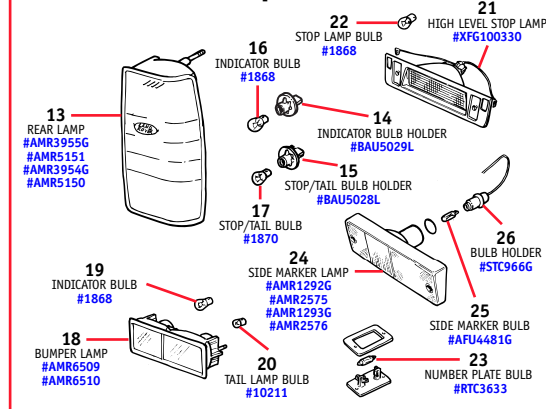

Rear Lamp Assemblies

10	PRC9916	LENS ASSEMBLY, side repeater lamp	2
11	AFU4481G	BULB, side repeater lamp, Genuine	2
12	STC966G	BULB HOLDER AND HARNESS, side repeater lamp, Genuine	2

$77.95

13	AMR3955G	REAR LAMP ASSEMBLY, RH, red, Genuine Through (v) SA162389 and SA501704	1
	AMR5151	REAR LAMP ASSEMBLY, RH, amber, Genuine From (v) SA162390 and SA501705 on	1
	AMR3954G	REAR LAMP ASSEMBLY, LH, red, Genuine Through (v) SA162389 and SA501704	1
	AMR5150	REAR LAMP ASSEMBLY, LH, amber, Genuine From (v) SA162390 and SA501705 on	1
14	BAU5029L	BULB HOLDER, rear lamp, turn indicator, Genuine	2
15	BAU5028L	BULB HOLDER, rear lamp, stop/tail, Genuine	2
16	1868	BULB, turn indicator	2
17	1870	BULB, stop/tail	2
18	AMR6509	REAR BUMPER LAMP ASSY, LH Replace as a pair of lamps if fitting prior to (v) RA110580	1
	AMR6510	REAR BUMPER LAMP ASSY, RH Replace as a pair of lamps if fitting prior to (v) RA110580	1
19	1868	BULB, turn indicator	2
20	10211	BULB, tail lamp	2
21	XFG100330	STOP LAMP ASSEMBLY, high level, Genuine	1