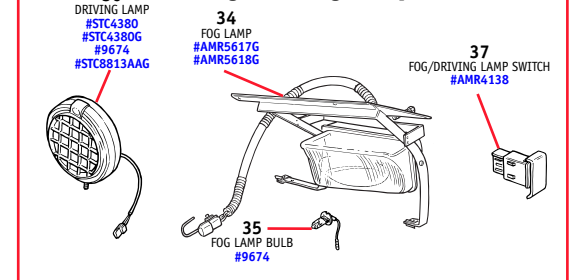

Driving and Fog Lamps

27	AMR2577G	INTERIOR LAMP ASSEMBLY, front, Genuine	1
28	586438	BULB, front interior lamp	1
29	AMR2329G	INTERIOR LAMP ASSEMBLY, rear, Genuine	1
30	RTC3633	BULB, rear interior lamp	1
31	ADU2066LG	GLOVE BOX LAMP ASSEMBLY, Genuine	1
32	RTC3633	BULB, glove box lamp	1
33	10211	BULB, rear load space lamp	1
34	AMR5617G	FOG LAMP ASSEMBLY, LH, Genuine	1
	AMR5618G	FOG LAMP ASSEMBLY, RH, Genuine	1