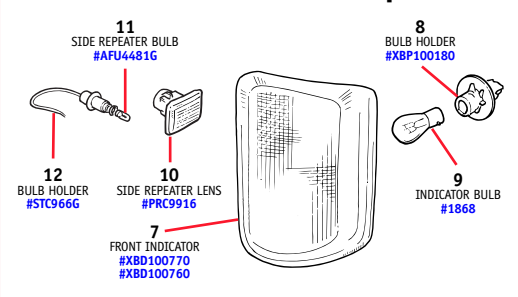

Front Indicators & Side Repeater

7	XBD100770	TURN INDICATOR LAMP, front LH	1
	$37.95 XBD100760	TURN INDICATOR LAMP, front RH	1
	$37.95		
8	XBP100180	BULB HOLDER, turn indicator lamp	2
	$4.95		
9	1868	BULB, turn indicator	2
	$1.49		

TIL. No.	Part No.	Description	Qty. Rqd.