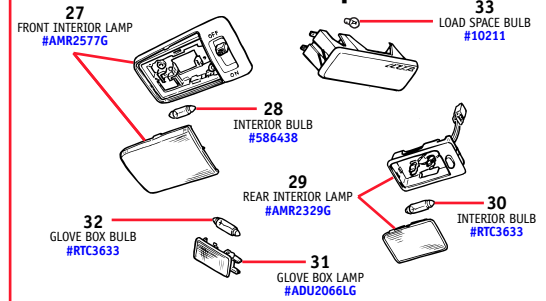

Interior Lamps

TIL. No.	Part No.	Description	Qty. Rqd.

22	1868	BULB, high level stop lamp	1
23	RTC3633	BULB, number plate	2
24	AMR1292G	SIDE MARKER LAMP, RH front, amber, Genuine	1
	AMR2575	SIDE MARKER LAMP, LH front, amber, Genuine	1
	AMR1293G	SIDE MARKER LAMP, RH rear, red, Genuine	1
	AMR2576	SIDE MARKER LAMP, LH rear, red, Genuine	1
25	AFU4481G	BULB, side marker lamp, Genuine	4
26	STC966G	BULB HOLDER AND HARNESS, side marker lamp, Genuine	4